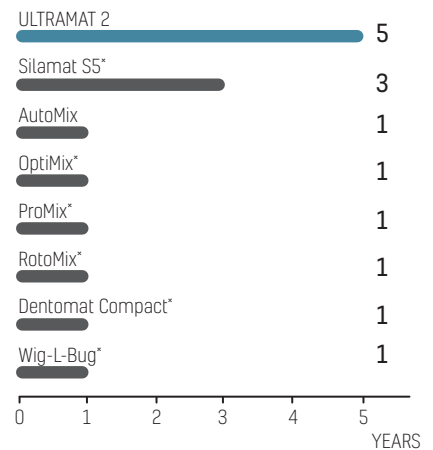

5 YEAR WARRANTY